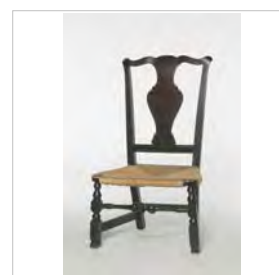

Status a
Maker:
Date: mid 19th c
Size:
Price: \$125

Note:
Value
Retail
Trade
Sold F
Consi

Cat.No. L061 **Photo No.** 60726 **Category** furniture **Status** a
Title: County Chippendale slipper chair, black
Inscription:
Description: see title
Origin: NE US:
Provenance: private collection 1960-present
Material: maple, pine
Condition: very good unless marked otherwise
Maker:
Date: 1. 18th c
Size:
Price: \$625