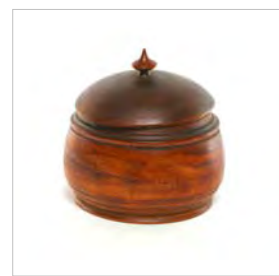

Note:
Value
Retail
Trade
Sold F
Consi

Cat.No. L098 **Photo No.** 1265 **Category** objects **Status** a
Title: Wood whig stand or hat form for display
Inscription: **Maker:**
Description: see title **Date:** 19thc
Origin: NE US: **Size:**
Provenance: private collection 1960-present
Material: wood **Price:** $125
Condition: very good unless marked otherwise