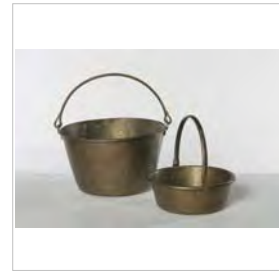

Note:
Value
Retail
Trade
Sold F
Consi