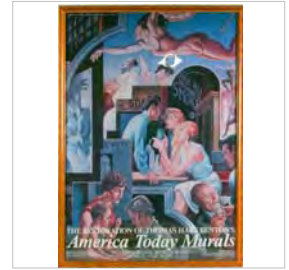

Note:
Value
Retail
Trade
Sold F
Consi

Cat.No. L113 **Photo No.** 60899 **Category** paintings **Status** a
Title: Painting: farm scene
Inscription: **Maker:** Marion Marvin
Description: see title
Origin: NE US: **Date:** 1930s
Provenance: private collection 1960-present
Material: oil on hardboard **Size:** 4x6'
Condition: very good unless marked otherwise **Price:** $625