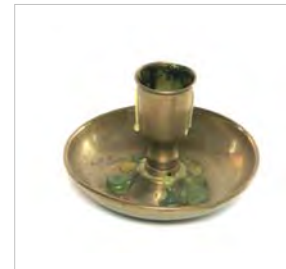

Note:
Value
Retail
Trade
Sold F
Consi

Cat.No. L122 **Photo No.** 61034 **Category** sculptures
Title: Sculpture, cast iron of a pig
Inscription:
Description: see title
Origin: NE US:
Provenance: private collection 1960-present
Material: cast iron
Condition: very good unless marked otherwise

Status a
Maker:
Date: 20th c
Size: 3"L 1 1/4"W 1 3/4"H
Price: $100