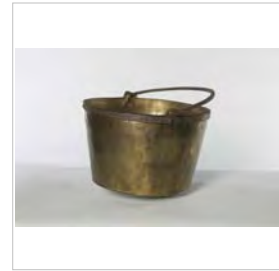

Note:
Value
Retail
Trade
Sold F
Consi

Cat.No. L051 **Photo No.** 60803 **Category** furniture **Status** a
Title: Rectangular stool with rattan woc=ven seat, ring turned legs and stretchers
Inscription: **Maker:**
Description: see title
Origin: NE US: **Date:** 1. 19th c
Provenance: private collection 1960-present
Material: wood **Size:**
Condition: very good unless marked otherwise **Price:** \$50

Note:
Value
Retail
Trade
Sold F
Consi

Cat.No. L070 **Photo No.** 60805 **Category** metals **Status** a
Title: Oval copper bait bucket with iron swing handle, without lid
Inscription: **Maker:**
Description: see title
Origin: NE US: **Date:** 19th c
Provenance: private collection 1960-present
Material: copper **Size:**
Condition: very good unless marked otherwise **Price:** \$156

Note:
Value
Retail
Trade
Sold F
Consi

Cat.No. L071 **Photo No.** 60807 **Category** metals **Status** a
Title: Brass pail with iron swing handle
Inscription: **Maker:**
Description: see title
Origin: NE US: **Date:** 19th c
Provenance: private collection 1960-present
Material: brass **Size:**
Condition: very good unless marked otherwise **Price:** \$63