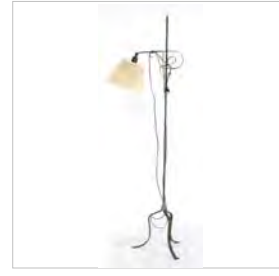

Note:
Value
Retail
Trade
Sold F
Consi