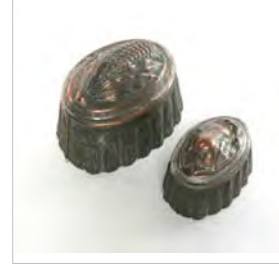

Note:
Value
Retail
Trade
Sold F
Consi