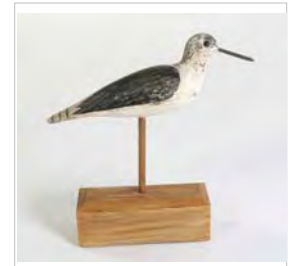

Note:
Value
Retail
Trade
Sold F
Consi

Cat.No. L012 **Photo No.** 1215 **Category** decoys **Status** a
Title: Sandpiper decoy
Inscription:
Description: see title
Origin: NE US: **Date:** 1980s
Provenance: private collection 1960-present
Material: wood **Size:**
Condition: very good unless marked otherwise **Price:** $6