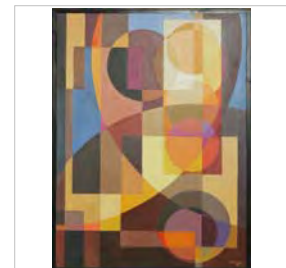

Note:
Value
Retail
Trade
Sold F
Consi