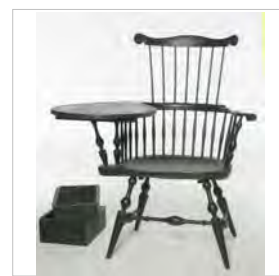

Note:
Value
Retail
Trade
Sold F
Consi

Cat.No. L085 **Photo No.** 60879b **Category** metals **Status** a
Title: Two iron candle stands, one electrified
Inscription:
Description: see title
Origin: NE US:
Provenance: private collection 1960-present
Material: iron
Condition: very good unless marked otherwise
Maker:
Date: 1. 18th c
Size:
Price: $275