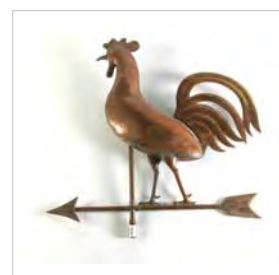

Cat.No. L077 **Photo No.** 60911 **Category** metals **Status** a
Title: Copper full-bodied rooster weathervane with arrow.
Inscription:
Description: see title
Origin: NE US:
Provenance: private collection 1960-present
Material: copper
Condition: very good unless marked otherwise
Maker:
Date: 20th c
Size:
Price: $188

Note:
Value
Retail
Trade
Sold F
Consi

Cat.No. L019 **Photo No.** 60952 **Category** decoys **Status** a
Title: Shore bird decoy carving, wood
Inscription:
Description: see title
Origin: NE US:
Provenance: private collection 1960-present
Material: wood
Condition: very good unless marked otherwise
Maker:
Date: 1980s
Size:
Price: $38