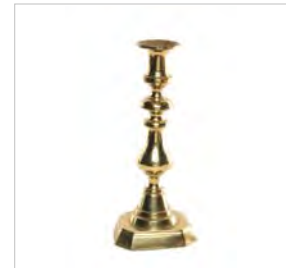

Note:
Value
Retail
Trade
Sold F
Consi

Cat.No. L083 **Photo No.** 61031 **Category** metals
Title: Brass ladel
Inscription:
Description: see title
Origin: NE US:
Provenance: private collection 1960-present
Material: brass
Condition: very good unless marked otherwise

Status a
Maker:
Date: 1. 18th c
Size:
Price: $125