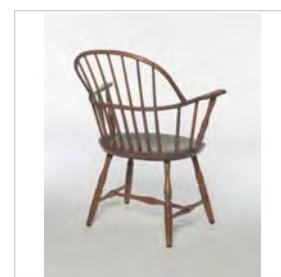

Cat.No. L030 **Photo No.** 60731 **Category** furniture **Status** a
Title: Bowback Windsor armchair
Inscription:
Description: see title
Origin: NE US:
Provenance: private collection 1960-present
Material: maple, pine
Condition: very good unless marked otherwise
Maker:
Date: e 19th c
Size:
Price: $375

Note:
Value
Retail
Trade
Sold F
Consi

Cat.No. L031 **Photo No.** 60733 **Category** furniture **Status** a
Title: Sprindle-type bow back armchair
Inscription:
Description: see title
Origin: NE US:
Provenance: private collection 1960-present
Material: oak
Condition: very good unless marked otherwise
Maker:
Date: l. 19th c
Size:
Price: $94