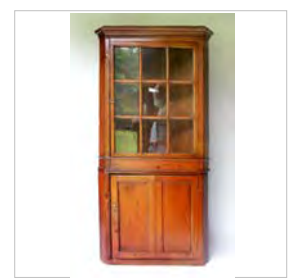

Cat.No. L021 **Photo No.** 1192 **Category** furniture **Status** a
Title: Pine corner cupboard, unpainted, 9 light upper door, two panel lower, cornice, two sections
Inscription:
Description: see title
Origin: NE US: **Date:** e 19th c
Provenance: private collection 1960-present
Material: pine **Size:**
Condition: very good unless marked otherwise **Price:** \$1,125