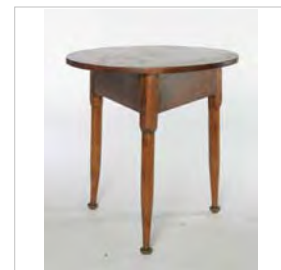

Note:
Value
Retail
Trade
Sold F
Consi

Cat.No. L034 **Photo No.** 60751 **Category** furniture **Status** a
Title: Tripod button-foot, turned-leg stand
Inscription:
Description: see title
Origin: NE US:
Provenance: private collection 1960-present
Material: maple, pine
Condition: very good unless marked otherwise
Maker:
Date: l. 18th c
Size:
Price: \$500