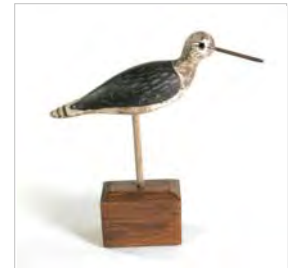

Note:
Value
Retail
Trade
Sold F
Consi